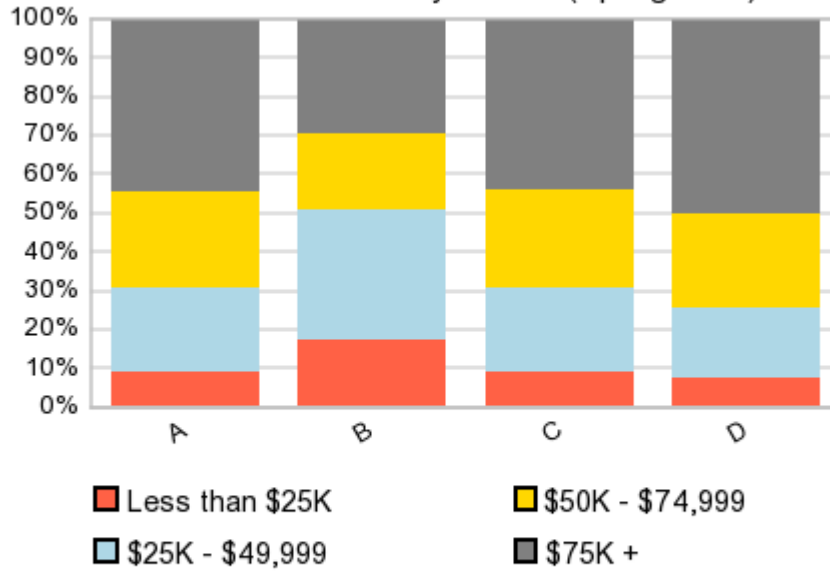

Percent of Households by Income (Spring 2010)

A: Round Rock
 B: 1 Mile: (30.518348, -97.68706...
 C: 3 Miles: (30.518348, -97.6870...
 D: 5 Miles: (30.518348, -97.6870...

Median Age

A: Round Rock
 B: 1 Mile: (30.518348, -97.68706...
 C: 3 Miles: (30.518348, -97.6870...
 D: 5 Miles: (30.518348, -97.6870...

Population by Race and Ethnicity (Spring 2010)

Population