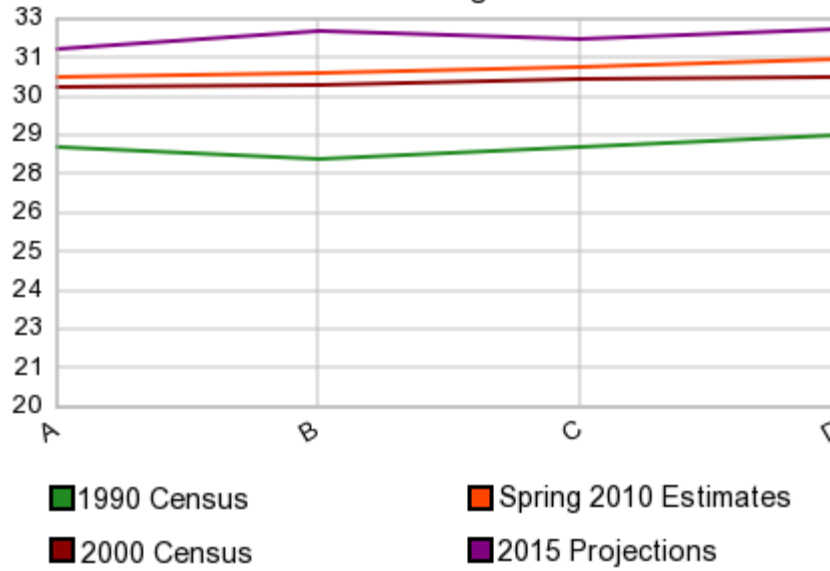

Percent of Households by Income (Spring 2010)

A: Round Rock
 B: 1 Mile: (30.518348, -97.68706...
 C: 3 Miles: (30.518348, -97.6870...
 D: 5 Miles: (30.518348, -97.6870...

Median Age

A: Round Rock
 B: 1 Mile: (30.518348, -97.68706...
 C: 3 Miles: (30.518348, -97.6870...
 D: 5 Miles: (30.518348, -97.6870...

Population by Race and Ethnicity (Spring 2010)

Population