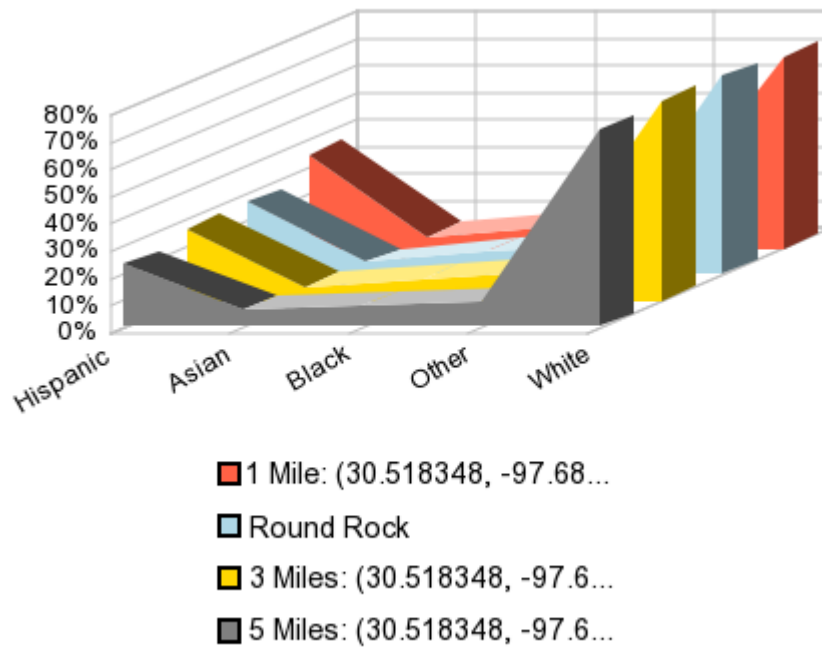

Percent of Households by Income (Spring 2010)

A: Round Rock
 B: 1 Mile: (30.518348, -97.68706...
 C: 3 Miles: (30.518348, -97.6870...
 D: 5 Miles: (30.518348, -97.6870...

Median Age

A: Round Rock
 B: 1 Mile: (30.518348, -97.68706...
 C: 3 Miles: (30.518348, -97.6870...
 D: 5 Miles: (30.518348, -97.6870...

Population by Race and Ethnicity (Spring 2010)

Population